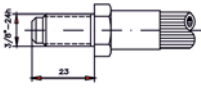

CÓDIGO
CODE

TUBO
HOSE

ROSCA
THREAD

441205.0169

1/8"

3/8 - 24

MACHO
MALE