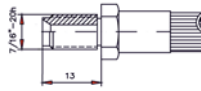

CÓDIGO
CODE

TUBO
HOSE

ROSCA
THREAD

441205.0134

1/8"

7/16 - 20

MACHO
MALE