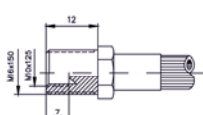

441205.0109

1/8"

M. M16x1.5
F. M10x1.25

MACHO / FÊMEA
MALE / FEMALE

CÓDIGO
CODE

TUBO
HOSE

ROSCA
THREAD