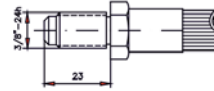

CÓDIGO
CODE

TUBO
HOSE

ROSCA
THREAD

441205.0130

1/8"

3/8 - 24

MACHO
MALE