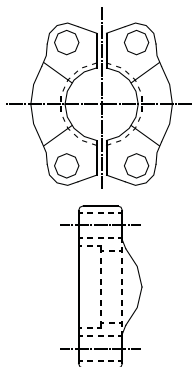

MEIA LUA 3000 PSI
SLIP FLANGE CLAMPS
3000 PSI

CÓDIGO CODE	TUBO HOSE	DIÂM Ø
222100.08	1/2"	1/2"
222100.12	3/4"	3/4"
222100.16	1"	1"
222100.20	1.1/4"	1.1/4"
222100.24	1.1/2"	1.1/2"
222100.32	2"	2"