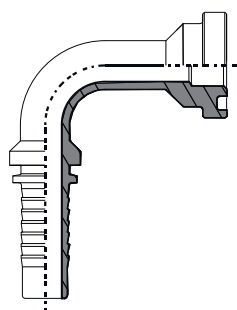

CURVA 90° FLANGE 6000 PSI LONGA
90° FLANGE 6000 PSI
LONG DROP

CÓDIGO CODE	TUBO HOSE	DIÂM Ø
226950.1212	3/4"	3/4"
226950.1216	3/4"	1"
226950.1616	1"	1"
226950.2020	1.1/4"	1.1/4"
226950.2424	1.1/2"	1.1/2"