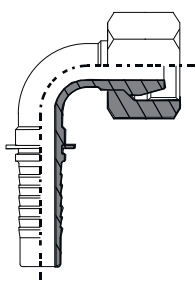

**FÊMEA MÉTRICA
CONE 24°
(FRANCESA)
90° METRIC
FEMALE SWEPT ELBOW
24° CONE - FRENCH TYPE**

CÓDIGO CODE	TUBO HOSE	ROSCA THREAD
182802.0420	1/4"	M20x1.5
182802.0520	5/16"	M20x1.5
182802.0620	3/8"	M20x1.5
182802.0624	3/8"	M24x1.5
182802.0824	1/2"	M24x1.5
182802.0830	1/2"	M30x1.5
182802.1030	5/8"	M30x1.5
182802.1230	3/4"	M30x1.5
182802.1236	3/4"	M36x1.5
182802.1645	1"	M45x1.5
182802.2045	1.1/4"	M45x1.5