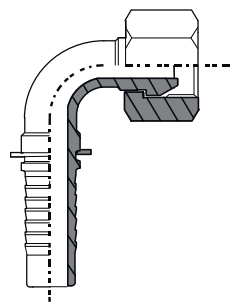

**CURVA 90° BSP CONE 60°
PORCA SOLTA**
90° BSP FEMALE SWEPT
ELBOW 60° CONE
(SLIP-ON NUT)

CÓDIGO CODE	TUBO HOSE	ROSCA THREAD
180105.0302	3/16"	1/8"
180105.0304	3/16"	1/4"
180105.0402	1/4"	1/8"
180105.0404	1/4"	1/4"
180105.0406	1/4"	3/8"
180105.0408	1/4"	1/2"
180105.0504	5/16"	1/4"
180105.0506	5/16"	3/8"
180105.0508	5/16"	1/2"
180105.0604	3/8"	1/4"
180105.0606	3/8"	3/8"
180105.0608	3/8"	1/2"
180105.0806	1/2"	3/8"
180105.0808	1/2"	1/2"
180105.0810	1/2"	5/8"
180105.0812	1/2"	3/4"
180105.1008	5/8"	1/2"
180105.1010	5/8"	5/8"
180105.1012	5/8"	3/4"
180105.1208	3/4"	1/2"
180105.1210	3/4"	5/8"
180105.1212	3/4"	3/4"
180105.1216	3/4"	1"
180105.1612	1"	3/4"
180105.1616	1"	1"
180105.1620	1"	1.1/4"
180105.2020	1.1/4"	1.1/4"
180105.2024	1.1/4"	1.1/2"
180105.2424	1.1/2"	1.1/2"
180105.3232	2"	2"