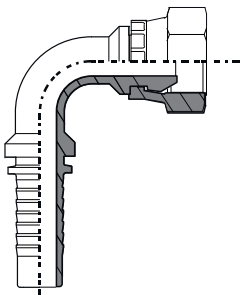

**CURVA 90° BSP CONE 60°
90° BSP STRAIGHT
FEMALE SWEPT**

CÓDIGO CODE	TUBO HOSE	ROSCA THREAD
180102.0302	3/16"	1/8"
180102.0304	3/16"	1/4"
180102.0402	1/4"	1/8"
180102.0404	1/4"	1/4"
180102.0406	1/4"	3/8"
180102.0408	1/4"	1/2"
180102.0504	5/16"	1/4"
180102.0506	5/16"	3/8"
180102.0508	5/16"	1/2"
180102.0604	3/8"	1/4"
180102.0606	3/8"	3/8"
180102.0608	3/8"	1/2"
180102.0806	1/2"	3/8"
180102.0808	1/2"	1/2"
180102.0810	1/2"	5/8"
180102.0812	1/2"	3/4"
180102.1008	5/8"	1/2"
180102.1010	5/8"	5/8"
180102.1012	5/8"	3/4"
180102.1208	3/4"	1/2"
180102.1210	3/4"	5/8"
180102.1212	3/4"	3/4"
180102.1216	3/4"	1"
180102.1612	1"	3/4"
180102.1616	1"	1"
180102.1620	1"	1.1/4"
180102.2020	1.1/4"	1.1/4"
180102.2024	1.1/4"	1.1/2"
180102.2424	1.1/2"	1.1/2"
180102.3232	2"	2"