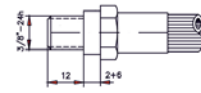

CÓDIGO
CODE

TUBO
HOSE

ROSCA
THREAD

441205.0101

1/8"

3/8 - 24

MACHO
MALE