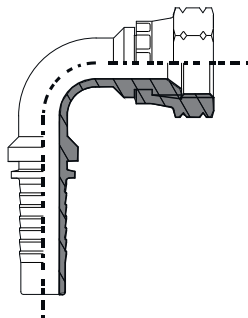

**CURVA 90° JIC CONE 74°
90° JIC FEMALE SWEPT
ELBOW
74° CONE**

CÓDIGO CODE	TUBO HOSE	ROSCA THREAD
180502.0304	3/16"	7/16"
180502.0305	3/16"	1/2"
180502.0404	1/4"	7/16"
180502.0405	1/4"	1/2"
180502.0406	1/4"	9/16"
180502.0505	5/16"	1/2"
180502.0506	5/16"	9/16"
180502.0507	5/16"	5/8"
180502.0508	5/16"	3/4"
180502.0606	3/8"	9/16"
180502.0607	3/8"	5/8"
180502.0608	3/8"	3/4"
180502.0610	3/8"	7/8"
180502.0808	1/2"	3/4"
180502.0810	1/2"	7/8"
180502.0812	1/2"	1.1/16"
180502.1010	5/8"	7/8"
180502.1012	5/8"	1.1/16"
180502.1210	3/4"	7/8"
180502.1212	3/4"	1.1/16"
180502.1214	3/4"	1.3/16"
180502.1216	3/4"	1.5/16"
180502.1612	1"	1.1/16"
180502.1616	1"	1.5/16"
180502.1620	1"	1.5/8"
180502.2020	1.1/4"	1.5/8"
180502.2024	1.1/4"	1.7/8"
180502.2424	1.1/2"	1.7/8"
180502.3232	2"	2.1/2"