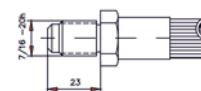

CÓDIGO
CODE

TUBO
HOSE

ROSCA
THREAD

441205.0149

1/8"

7/16 - 20

MACHO
MALE