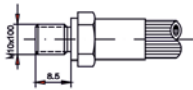

AUTO · AUTO

MACHO
MALE

CÓDIGO
CODE

441205.0126

TUBO
HOSE

1/8"

ROSCA
THREAD

M10x1

MACHO
MALE