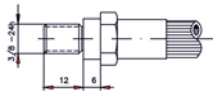

CÓDIGO
CODE

TUBO
HOSE

ROSCA
THREAD

441205.0132

1/8"

3/8 - 24

MACHO
MALE

CÓDIGO
CODE

TUBO
HOSE

ROSCA
THREAD

441205.0139

1/8"

3/8 - 24

MACHO
MALE