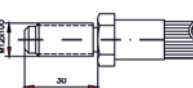

CÓDIGO
CODE

441205.0173

TUBO
HOSE

1/8"

ROSCA
THREAD

M12x1

MACHO
MALE