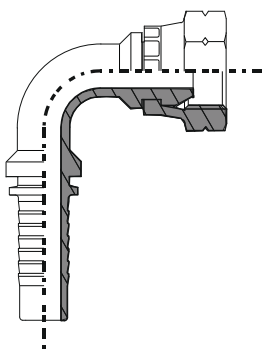

TERMINAIS DE PRENSAR - MÉTRICO · HYDRAULIC FITTINGS - METRIC

**CURVA 90° MÉTRICA
CONE 60° (DIN-L)**
90° METRIC FEMALE
SWEEP ELBOW 60° CONE

CÓDIGO CODE	TUBO HOSE	ROSCA THREAD
181302.0310	3/16"	M10 x 1
181302.0312	3/16"	M12 x 1.5
181302.0410	1/4"	M10 x 1
181302.0412	1/4"	M12 x 1.5
181302.0414	1/4"	M14 x 1.5
181302.0416	1/4"	M16 x 1.5
181302.0418	1/4"	M18 x 1.5
181302.0514	5/16"	M14 x 1.5
181302.0516	5/16"	M16 x 1.5
181302.0518	5/16"	M18 x 1.5
181302.0614	3/8"	M14 x 1.5
181302.0616	3/8"	M16 x 1.5
181302.0618	3/8"	M18 x 1.5
181302.0620	3/8"	M20 x 1.5
181302.0622	3/8"	M22 x 1.5
181302.0818	1/2"	M18 x 1.5
181302.0820	1/2"	M20 x 1.5
181302.0822	1/2"	M22 x 1.5
181302.0824	1/2"	M24 x 1.5
181302.0826	1/2"	M26 x 1.5
181302.1026	5/8"	M26 x 1.5
181302.1027	5/8"	M27 x 1.5
181302.1226	3/4"	M26 x 1.5
181302.1227	3/4"	M27 x 1.5
181302.1230	3/4"	M30 x 1.5
181302.1638	1"	M38 x 1.5
181302.2045	1.1/4"	M45 x 1.5
181302.2452	1.1/2"	M52 x 1.5