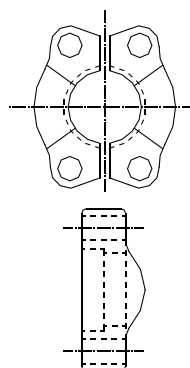

MEIA LUA 6000 PSI
SLIP FLANGE CLAMPS
6000 PSI

CÓDIGO CODE	TUBO HOSE	DIÂM Ø
222200.08	1/2"	1/2"
222200.12	3/4"	3/4"
222200.16	1"	1"
222200.20	1.1/4"	1.1/4"
222200.24	1.1/2"	1.1/2"
222200.32	2"	2"