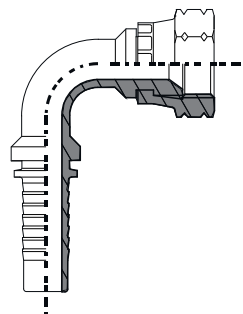

**CURVA JAPONESA 90°
JIS
CONE 30°**
90° JAPANESE METRIC
FEMALE 30° CONE

CÓDIGO CODE	TUBO HOSE	ROSCA THREAD
184601.0414	1/4"	M14 x 1.5
184601.0416	1/4"	M16 x 1.5
184601.0516	5/16"	M16 x 1.5
184601.0614	3/8"	M14 x 1.5
184601.0616	3/8"	M16 x 1.5
184601.0618	3/8"	M18 x 1.5
184601.0818	1/2"	M18 x 1.5
184601.0820	1/2"	M20 x 1.5
184601.0822	1/2"	M22 x 1.5
184601.0824	1/2"	M24 x 1.5
184601.1022	5/8"	M22 x 1.5
184601.1024	5/8"	M24 x 1.5
184601.1230	3/4"	M30 x 1.5
184601.1633	1"	M33 x 1.5
184601.2036	1.1/4"	M36 x 1.5
184601.2442	1.1/2"	M42 x 1.5