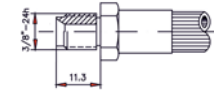

CÓDIGO
CODE

TUBO
HOSE

ROSCA
THREAD

441205.0129

1/8"

3/8 - 24

MACHO
MALE