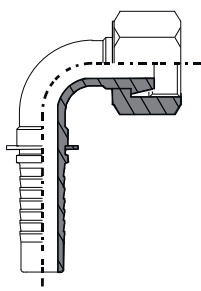

FÊMEA ORFS 90°
90° ORFS FEMALE

CÓDIGO CODE	TUBO HOSE	ROSCA THREAD
183602.0404	1/4"	9/16"
183602.0406	1/4"	11/16"
183602.0506	5/16"	11/16"
183602.0606	3/8"	11/16"
183602.0608	3/8"	13/16"
183602.0808	1/2"	13/16"
183602.0810	1/2"	1"
183602.0812	1/2"	1.3/16"
183602.1010	5/8"	1"
183602.1012	5/8"	1.3/16"
183602.1212	3/4"	1.3/16"
183602.1216	3/4"	1.7/16"
183602.1616	1"	1.7/16"
183602.1620	1"	1.11/16"
183602.2020	1.1/4"	1.11/16"
183602.2424	1.1/2"	2"