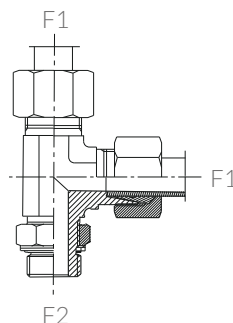

**T ORIENTÁVEL
LATERAL MÉTRICO
METRIC "T"
ROTARY FITTING WITH
BULKHEAD NUT**

CÓDIGO CODE	F1	F2
541547.0610	06L	10X1
541547.0812	08L	12X1,5
541547.1014	10L	14X1,5
541547.1216	12L	16X1,5
541547.1518	15L	18X1,5
541547.1822	18L	22X1,5
541547.2227	22L	27X2
541547.2833	28L	33X2
541547.3542	35L	42X2
541547.4248	42L	48X2
541548.0612	06S	12X1,5
541548.0814	08S	14X1,5
541548.1016	10S	16X1,5
541548.1218	12S	18X1,5
541548.1622	16S	22X1,5
541548.2027	20S	27X2
541548.2533	25S	33X2
541548.3042	30S	42X2
541548.3848	38S	48X2