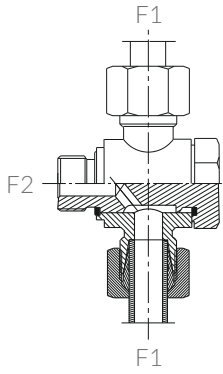

DIN 2353 24°

T BANJO MÉTRICO
DOUBLE ORIENTABLE
FITTING

CÓDIGO
CODE

F1

F2

541750.0610	12X1,5	10X1
541750.0812	14X1,5	12X1,5
541750.1014	16X1,5	14X1,5
541750.1216	18X1,5	16X1,5
541750.1518	22X1,5	18X1,5
541750.1822	26X1,5	22X1,5
541750.2226	30X2	26X1,5
541750.2833	36X2	33X2
541750.3542	45X2	42X2
541750.4248	52X2	48X2
541755.0612	14X1,5	12X1,5
541755.0814	16X1,5	14X1,5
541755.1016	18X1,5	16X1,5
541755.1218	20X1,5	18X1,5
541755.1420	22X1,5	20X1,5
541755.1622	24X1,5	22X1,5
541755.2027	30X2	27X2
541755.2533	36X2	33X2
541755.3042	42X2	42X2
541755.3848	52X2	48X2