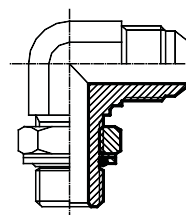

CÓDIGO CODE	TUBO HOSE	ROSCA THREAD
KBJN16.0404	7/16"	7/16"
KBJN16.0505	1/2"	1/2"
KBJN16.0606	9/16"	9/16"
KBJN16.0808	3/4"	3/4"
KBJN16.1010	7/8"	7/8"
KBJN16.1212	1".1/16	1".1/16
KBJN16.1616	1".5/16	1".5/16
KBJN16.2020	1".5/8	1".5/8

JOELHO MACHO JIC - MACHO UNF ORIENTÁVEL
90° ADJUSTABLE ADAPTOR MALE JIC - UNF MALE WITH O-RING