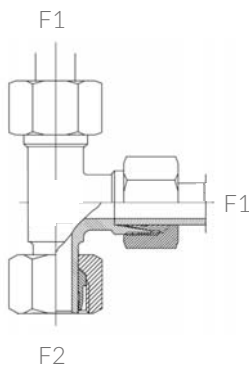

**T ORIENTÁVEL
LATERAL**
"T" ROTARY FITTING

CÓDIGO CODE	F1	F2
541504.0606	06L	06L
541504.0808	08L	08L
541504.1010	10L	10L
541504.1212	12L	12L
541504.1515	15L	15L
541504.1818	18L	18L
541504.2222	22L	22L
541504.2828	28L	28L
541504.3535	35L	35L
541504.4242	42L	42L
541504.0606S	06S	06S
541504.0808S	08S	08S
541504.1010S	10S	10S
541504.1212S	12S	12S
541504.1414S	14S	14S
541504.1616S	16S	16S
541504.2020S	20S	20S
541504.2525S	25S	25S
541504.3030S	30S	30S
541504.3838S	38S	38S

541531.1006	10S	06S
541531.1208	12S	08S
541531.1210	12S	10S
541531.1216	12S	16S
541531.1606	16S	06S
541531.1608	16S	08S
541531.1610	16S	10S
541531.1612	28L	12L
541531.1620	16S	20S
541531.2010	20S	10S
541531.2012	20S	12S
541531.2016	20S	16S
541531.2025	20S	25S
541531.2516	25S	16S
541531.2520	25S	20S
541531.2530	25S	30S