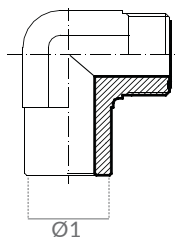

**JOELHO MACHO ORFS
SOLDAR**
90° ADAPTOR MALE
ORFS - BUTTWELD

CÓDIGO CODE	ROSCA THREAD	DIAM1 Ø1
KBON12.06	9/16"	6
KBON12.10	11/16"	10
KBON12.12	13/16"	12
KBON12.16	1"	16
KBON12.20	1.3/16"	20
KBON12.25	1.7/16"	25
KBON12.30	1.11/16"	30
KBON12.38	2"	38
KBON12.08	11/16"	8
KBON12.14	1"	14
KBON12.15	1"	15
KBON12.18	1.3/16"	18
KBON12.22	1.7/16"	22
KBON12.28	1.11/16"	28
KBON12.32	1.11/16"	32
KBON12.35	2"	35