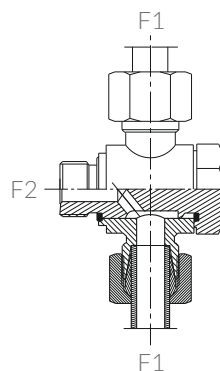

T BANJO BSP
DOUBLE ORIENTABLE
FITTING

CÓDIGO
CODE

F1

F2

541740.0602	06L	1/8"
541740.0804	08L	1/4"
541740.1004	10L	1/4"
541740.1206	12L	3/8"
541740.1508	15L	1/2"
541740.1808	18L	1/2"
541740.2212	22L	3/4"
541740.2816	28L	1"
541740.3520	35L	1.1/4"
541740.4224	42L	1.1/2"
541735.0612	06S	1/4"
541735.0814	08S	1/4"
541735.1016	10S	3/8"
541735.1218	12S	3/8"
541735.1420	14S	1/2"
541735.1622	16S	1/2"
541735.2027	20S	3/4"
541735.2533	25S	1"
541735.3042	30S	1.1/4"
541735.3848	38S	1.1/2"