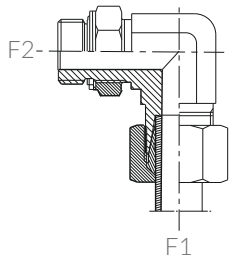

JOELHO TUBO-ROSCA UNF ORIENTÁVEL
ANGULAR ROTARY FITTING WITH BULKHEAD NUT

CÓDIGO CODE	F1	F2
544102.0604	06L	7/16"
544102.0804	08L	7/16"
544102.1006	10L	9/16"
544102.1206	12L	9/16"
544102.1208	12L	3/4"
544102.1508	15L	3/4"
544102.1510	15L	7/8"
544102.1810	18L	7/8"
544102.1812	18L	1.1/16"
544102.2212	22L	1.1/16"
544102.2816	28L	1.5/16"
544102.3520	35L	1.5/8"
544102.4224	42L	1.7/8"
544103.0604	06S	7/16"
544103.0806	08S	9/16"
544103.1006	10S	9/16"
544103.1208	12S	3/4"
544103.1410	14S	7/8"
544103.1610	16S	7/8"
544103.2012	20S	1.1/16"
544103.2512	25S	1.1/16"
544103.3020	30S	1.5/8"
544103.3824	38S	1.7/8"