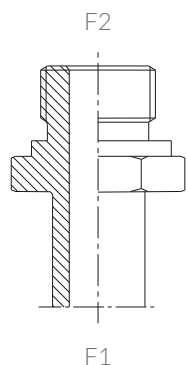

**UNIÃO ORIENTÁVEL
MACHO MÉTRICO**
STUD STANDPIPE
ADAPTER FORM B
DIN 3852

CÓDIGO CODE	F1	F2
546169.0610	10X1	06L
546169.0812	12X1,5	08L
546169.1014	14X1,5	10L
546169.1216	16X1,5	12L
546169.1518	18X1,5	15L
546169.1822	22X1,5	18L
546169.2226	26X1,5	22L
546169.2833	33X2	28L
546169.3542	42X2	35L
546169.4248	48X2	42L
546170.0612	12X1,5	06S
546170.0814	14X1,5	08S
546170.1016	16X1,5	10S
546170.1218	18X1,5	12S
546170.1420	20X1,5	14S
546170.1622	22X1,5	16S
546170.2027	27X2	20S
546170.2533	33X2	25S
546170.3042	42X2	30S
546170.3848	48X2	38S