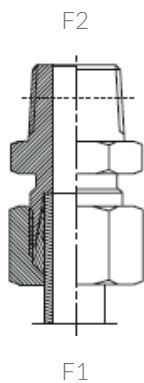

DIN 2353 24°

**UNIÃO TUBO
ROSCA NPT
CONE 60° MALE
STUD COUPLING
SV 60°**

CÓDIGO CODE	F1	F2
543550.0602	06L	1/8"
543550.0604	06L	1/4"
543550.0802	08L	1/8"
543550.0804	08L	1/4"
543550.0806	08L	3/8"
543550.1002	10L	1/8"
543550.1004	10L	1/4"
543550.1006	10L	3/8"
543550.1008	10L	1/2"
543550.1204	12L	1/4"
543550.1206	12L	3/8"
543550.1208	12L	1/2"
543550.1506	15L	3/8"
543550.1508	15L	1/2"
543550.1808	18L	1/2"
543550.1812	18L	3/4"
543550.2212	22L	3/4"
543550.2816	28L	1"
543550.3520	35L	1.1/4"
543550.4224	42L	1.1/2"
543552.0604	06S	1/4"
543552.0804	08S	1/4"
543552.1004	10S	1/4"
543552.1006	10S	3/8"
543552.1204	12S	1/4"
543552.1206	12S	3/8"
543552.1208	12S	1/2"
543552.1406	14S	3/8"
543552.1408	14S	1/2"
543552.1606	16S	3/8"
543552.1608	16S	1/2"
543552.2008	20S	1/2"
543552.2012	20S	3/4"
543552.2512	25S	3/4"
543552.2516	25S	1"
543552.3016	30S	1"
543552.3020	30S	1.1/4"
543552.3824	38S	1.1/2"