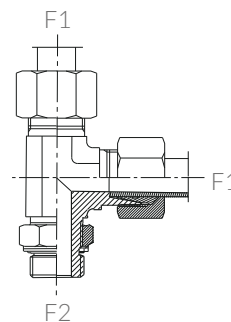

**T ORIENTÁVEL
CENTRAL BSP
"T" ROTARY BSP
FITTING WITH
BULKHEAD NUT**

CÓDIGO CODE	F1	F2
541543.0602	06L	1/8"
541543.0804	08L	1/4"
541543.1004	10L	1/4"
541543.1206	12L	3/8"
541543.1508	15L	1/2"
541543.1808	18L	1/2"
541543.2212	22L	3/4"
541543.2816	28L	1"
541543.3520	35L	1.1/4"
541543.4224	42L	1.1/2"
541544.0604	06S	1/4"
541544.0804	08S	1/4"
541544.1006	10S	3/8"
541544.1206	12S	3/8"
541544.1408	16S	1/2"
541544.1608	20S	1/2"
541544.2012	25S	3/4"
541544.2516	25S	1"
541544.3020	30S	1.1/4"
541544.3824	38S	1.1/2"