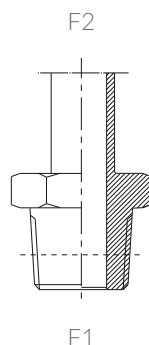

**UNIÃO ORIENTÁVEL
NPT
STUD STANDPIPE
ADAPTER**

CÓDIGO CODE	F1	F2
546165.0602	1/8"	06
546165.0804	1/4"	08
546165.1004	1/4"	10
546165.1206	3/8"	12
546165.1508	1/2"	15
546165.1808	1/2"	18
546165.2212	3/4"	22
546165.2816	1"	28
546165.3520	1.1/4"	35
546165.4224	1.1/2"	42
546166.0604	1/4"	06
546166.0804	1/4"	08
546166.1006	3/8"	10
546166.1408	1/2"	14
546166.1608	1/2"	16
546166.2012	3/4"	20
546166.2516	1"	25
546166.3020	1.1/4"	30
546166.3824	1.1/2"	38