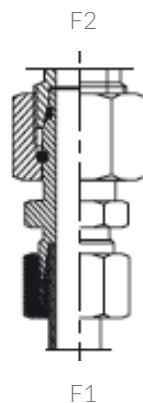

**REDUÇÃO TUBO-
ORIENTÁVEL
STANDPIPE/TUBE
REDUCER**

CÓDIGO CODE	F1	F2
546160.0608	06S	08S
546160.0610	06S	10S
546160.0612	06S	12S
546160.0614	06S	14S
546160.0616	06S	16S
546160.0620	06S	20S
546160.0625	06S	25S
546160.0630	06S	30S
546160.0638	06S	38S
546160.0810	08S	10S
546160.0812	08S	12S
546160.0814	08S	14S
546160.0816	08S	16S
546160.0820	08S	20S
546160.0825	08S	25S
546160.0830	08S	30S
546160.0838	08S	38S
546160.1012	10S	12S
546160.1014	10S	14S
546160.1016	10S	16S
546160.1020	10S	20S
546160.1025	10S	25S
546160.1030	10S	30S
546160.1038	10S	38S
546160.1214	12S	14S
546160.1216	12S	16S
546160.1220	12S	20S
546160.1225	12S	25S
546160.1230	12S	30S
546160.1238	12S	38S
546160.1416	14S	16S
546160.1420	14S	20S
546160.1425	14S	25S
546160.1430	14S	30S
546160.1438	14S	38S
546160.1620	16S	20S
546160.1625	16S	25S
546160.1630	16S	30S
546160.1638	16S	38S
546160.2025	20S	25S
546160.2030	20S	30S
546160.2038	20S	38S
546160.2530	25S	30S
546160.2538	25S	38S
546160.3038	30S	38S