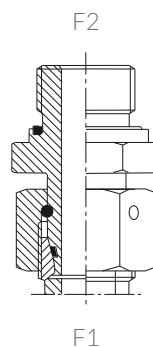

UNIÃO ORIENTÁVEL UNF STRAIGHT STUD STANDPIPE ADAPTER WITH O-RING

CÓDIGO CODE	F1	F2
542004.0604	06L	7/16"
542004.0804	08L	7/16"
542004.1006	10L	9/16"
542004.1208	12L	3/4"
542004.1510	15L	7/8"
542004.1810	18L	7/8"
542004.2212	22L	1.1/16"
542004.2816	28L	1.5/16"
542004.3520	35L	1.5/8"
542004.4224	42L	1.7/8"
542004.0604S	06S	7/16"
542004.0806S	08S	9/16"
542004.1006S	10S	9/16"
542004.1208S	12S	3/4"
542004.1410S	14S	7/8"
542004.1610S	16S	7/8"
542004.2012S	20S	1.1/16"
542004.2516S	25S	1.5/16"
542004.3020S	30S	1.5/8"
542004.3824S	38S	1.7/8"