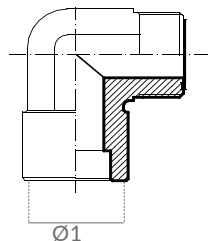

**JOELHO MACHO ORFS
SOLDAR**
90° ADAPTOR ORFS -
MALE BUTTWELD

CÓDIGO CODE	ROSCA THREAD	DIAM1 Ø1
KBON14.06	9/16"	6
KBON14.10	11/16"	10
KBON14.12	13/16"	12
KBON14.16	1"	16
KBON14.20	1.3/16"	20
KBON14.25	1.7/16"	25
KBON14.30	1.11/16"	30
KBON14.38	2"	38
KBON14.08	11/16"	8
KBON14.14	1"	14
KBON14.15	1"	15
KBON14.18	1.3/16"	18
KBON14.22	1.7/16"	22
KBON14.28	1.11/16"	28
KBON14.32	1.11/16"	32
KBON14.35	2"	35