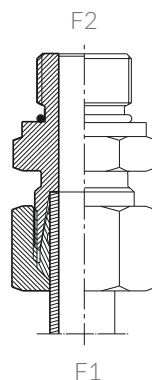

**UNIÃO TUBO ROSCA
BSPP (CÓNICA)
BSPP MALE STUD
COUPLING**

CÓDIGO CODE	F1	F2
543540.0602	06L	1/8"
543540.0604	06L	1/4"
543540.0802	08L	1/8"
543540.0804	08L	1/4"
543540.0806	08L	3/8"
543540.0808	08L	1/2"
543540.1002	10L	1/8"
543540.1004	10L	1/4"
543540.1006	10L	3/8"
543540.1008	10L	1/2"
543540.1204	12L	1/4"
543540.1206	12L	3/8"
543540.1208	12L	1/2"
543540.1506	15L	3/8"
543540.1508	15L	1/2"
543540.1806	18L	3/8"
543540.1808	18L	1/2"
543540.1812	18L	3/4"
543540.2212	22L	3/4"
543540.2816	28L	1"
543540.3516	35L	1"
543540.3520	35L	1.1/4"
543540.4224	42L	1.1/2"
543545.0604	06S	1/4"
543545.0804	08S	1/4"
543545.1004	10S	1/4"
543545.1006	10S	3/8"
543545.1204	12S	1/4"
543545.1206	12S	3/8"
543545.1208	12S	1/2"
543545.1408	14S	1/2"
543545.1606	16S	3/8"
543545.1608	16S	1/2"
543545.2008	20S	1/2"
543545.2012	20S	3/4"
543545.2512	25S	3/4"
543545.2516	25S	1"
543545.3016	30S	1"
543545.3020	30S	1.1/4"
543545.3820	38S	1.1/4"
543545.3824	38S	1.1/2"