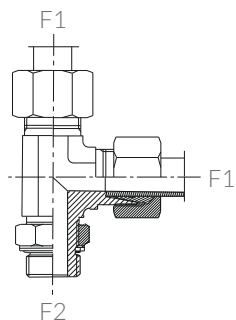

DIN 2353 24°

**T ORIENTÁVEL
CENTRAL UNF
"T" ROTARY UNF
FITTING WITH
BULKHEAD NUT**

CÓDIGO CODE	F1	F2
541545.0604	06L	7/16"
541545.0804	08L	7/16"
541545.1006	10L	9/16"
541545.1206	12L	9/16"
541545.1208	12L	3/4"
541545.1508	15L	3/4"
541545.1510	15L	7/8"
541545.1810	18L	7/8"
541545.1812	18L	1.1/16"
541545.2212	22L	1.1/16"
541545.2816	28L	1.5/16"
541545.3520	35L	1.5/8"
541545.4224	42L	1.7/8"
541546.0604	06S	7/16"
541546.0806	08S	9/16"
541546.1006	10S	9/16"
541546.1208	12S	3/4"
541546.1410	14S	7/8"
541546.1610	16S	7/8"
541546.2012	20S	1.1/16"
541546.2516	25S	1.5/16"
541546.3020	30S	1.5/8"
541546.3824	38S	1.7/8"