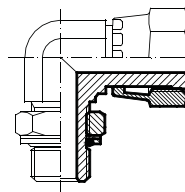

**JOELHO FÊMEA ORFS -
MACHO BSPP
ORIENTÁVEL
90° ADAPTOR FEMALE
ORFS - ADJUSTABLE
MALE BSPP WITH
O-RING AND
RETAINING SEAL**

CÓDIGO CODE	ROSCA THREAD	ROSCA THREAD
KBON26.0402	9/16"	1/8"
KBON26.0604	11/16"	1/4"
KBON26.0806	13/16"	3/8"
KBON26.1008	1"	1/2"
KBON26.1212	1.3/16"	3/4"
KBON26.1616	1.7/16"	1"
KBON26.2020	1.11/16"	1.1/4"
KBON26.2424	2"	1.1/2"