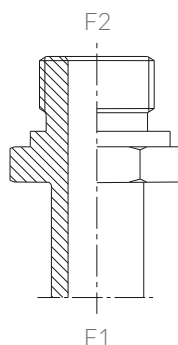

**UNIÃO ORIENTÁVEL
MACHO BSPP
STUD STANDPIPE
ADAPTER**

CÓDIGO CODE	F1	F2
546167.0602	06	1/8"
546167.0804	08	1/4"
546167.1004	10	1/4"
546167.1206	12	3/8"
546167.1508	15	1/2"
546167.1808	18	1/2"
546167.2212	22	3/4"
546167.2816	28	1"
546167.3520	35	1.1/4"
546167.4224	42	1.1/2"
546168.0604	06	1/4"
546168.0804	08	1/4"
546168.1006	10	3/8"
546168.1408	14	1/2"
546168.1608	16	1/2"
546168.2012	20	3/4"
546168.2516	25	1"
546168.3020	30	1.1/4"
546168.3824	38	1.1/2"