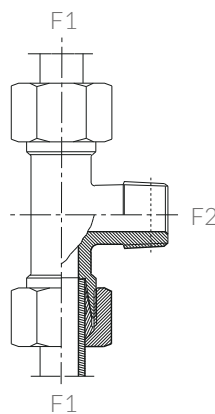

T TUBO-ROSCA CENTRAL BSPT
BSPT STUD BRANCH "T"

CÓDIGO CODE	F1	F2
541510.0602	06L	1/8"
541510.0804	08L	1/4"
541510.1004	10L	1/4"
541510.1206	12L	3/8"
541510.1508	15L	1/2"
541510.1808	18L	1/2"
541510.2212	22L	3/4"
541510.2816	28L	1"
541510.3520	35L	1.1/4"
541510.4224	42L	1.1/2"
541511.0604	06S	1/4"
541511.0804	08S	1/4"
541511.1006	10S	3/8"
541511.1206	12S	3/8"
541511.1408	14S	1/2"
541511.1608	16S	1/2"
541511.2012	20S	3/4"
541511.2516	25S	1"
541511.3020	30S	1.1/4"
541511.3824	38S	1.1/2"