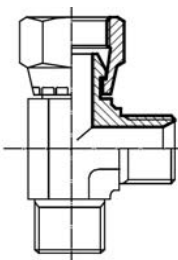

T FÊMEA LATERAL GIRATÓRIA BSPP
"T" SWIVEL FEMALE ADAPTOR BSPP

CÓDIGO
CODE

ROSCA
THREAD

KBGT16.02	1/8"
KBGT16.04	1/4"
KBGT16.06	3/8"
KBGT16.08	1/2"
KBGT16.12	3/4"
KBGT16.16	1"
KBGT16.20	1.1/4"