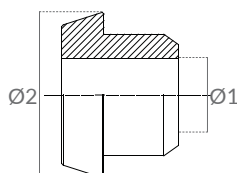

ORFS

ANEL
BUSH

CÓDIGO
CODE

DIAM1
Ø1

DIAM2
Ø2

PORCA ORFS
ORFS NUT

CÓDIGO
CODE

ROSCA
THREAD

ROSCA
THREAD

KBOD04.06	1/4	6
KBOD04.08	5/16	8
KBOD04.10	3/8	10
KBOD04.12	1/2	12
KBOD04.14	-	14
KBOD04.15	-	15
KBOD04.16	5/8	16
KBOD04.18	-	18
KBOD04.20	3/4	20
KBOD04.22	7/8	22
KBOD04.25	1	25
KBOD04.28	-	28
KBOD04.30	1.1/4	30
KBOD04.32	-	32
KBOD04.35	-	35
KBOD04.38	1.1/2	38