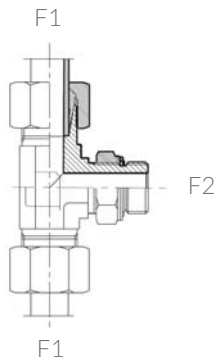

**T ORIENTÁVEL
CENTRAL BSP
BSP "T" ROTARY
FITTING WITH
BULKHEAD NUT**

CÓDIGO CODE	F1	F2
541535.0602	06L	1/8"
541535.0804	08L	1/4"
541535.1004	10L	1/4"
541535.1206	12L	3/8"
541535.1508	15L	1/2"
541535.1808	18L	1/2"
541535.2212	22L	3/4"
541535.2816	28L	1"
541535.3520	35L	1.1/4"
541535.4224	42L	1.1/2"
541536.0604	06S	1/4"
541536.0804	08S	1/4"
541536.1006	10S	3/8"
541536.1206	12S	3/8"
541536.1408	14S	1/2"
541536.1608	16S	1/2"
541536.2012	20S	3/4"
541536.2516	25S	1"
541536.3020	30S	1.1/4"
541536.3824	38S	1.1/2"