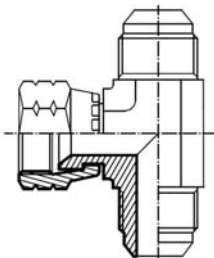

**T JIC MxFxM
GIRATÓRIA CENTRAL
BRANCH "T"
MALE JIC - SWIVEL
FEMALE JIC**

CÓDIGO CODE	TUBO HOSE	ROSCA THREAD
KBJT12.0402	7/16"	1/8"
KBJT12.0404	7/16"	1/4"
KBJT12.0502	1/2"	1/8"
KBJT12.0504	1/2"	1/4"
KBJT12.0604	9/16"	1/4"
KBJT12.0606	9/16"	3/8"
KBJT12.0806	3/4"	3/8"
KBJT12.0808	3/4"	1/2"
KBJT12.1006	7/8"	3/8"
KBJT12.1008	7/8"	1/2"
KBJT12.1012	7/8"	3/4"
KBJT12.1208	1"1/16	1/2"
KBJT12.1212	1"1/16	3/4"
KBJT12.1612	1"5/16	3/4"
KBJT12.1616	1"5/16	1"
KBJT12.2016	1"5/8	1"
KBJT12.2020	1"5/8	1"1/4"