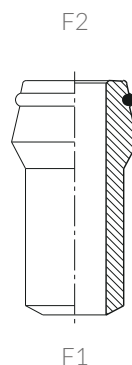

**PONTEIRA DIN P/
SOLDAR**
WELDING NIPPLES
WITH O-RING SEAL
DIN 3865 A-ISO
8434-4

CÓDIGO CODE	F1	SÉRIE SERIE
540009.06	06	L/S
540009.08	08	L/S
540009.10	10	L/S
540009.12	12	L/S
540009.15	15	L
540009.18	18	L
540009.22	22	L
540009.28	28	L
540009.35	35	L
540009.42	42	L
540009.14	14	S
540009.16	16	S
540009.20	20	S
540009.25	25	S
540009.30	30	S