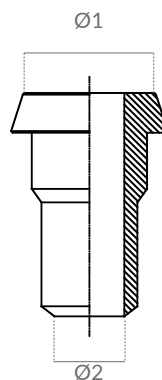

UNIÃO SOLDAR
WELDING UNION

CÓDIGO CODE	DIAM1 Ø1	DIAM1 Ø2
KBOD34.06	12.75	6
KBOD34.10	15.75	10
KBOD34.12	18.9	12
KBOD34.16	23.45	16
KBOD34.20	17.85	20
KBOD34.25	34.2	25
KBOD34.30	40.55	30
KBOD34.38	48.5	38
KBOD34.08	15.75	8
KBOD34.14	23.45	14
KBOD34.15	23.45	15
KBOD34.18	17.85	18
KBOD34.22	34.2	22
KBOD34.28	40.55	28
KBOD34.32	40.55	32
KBOD34.35	48.5	35