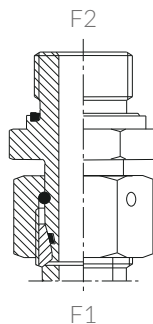

UNIÃO ORIENTÁVEL BSPP STRAIGHT STUD STANDPIPE ADAPTER WITH CAPTIVE SEAL AND O-RING FORM E DIN 3852

CÓDIGO CODE	F1	F2
542001.0602	06L	1/8"
542001.0804	08L	1/4"
542001.1004	10L	1/4"
542001.1206	12L	3/8"
542001.1508	15L	1/2"
542001.1808	18L	1/2"
542001.2212	22L	3/4"
542001.2816	28L	1"
542001.3520	35L	1.1/4"
542001.4224	42L	1.1/2"
542001.0406S	06S	1/4"
542001.0408S	08S	1/4"
542001.0610S	10S	3/8"
542001.0612S	12S	3/8"
542001.0814S	14S	1/2"
542001.0816S	16S	1/2"
542001.1220S	20S	3/4"
542001.1625S	25S	1"
542001.2030S	30S	1.1/4"
542001.2438S	38S	1.1/2"