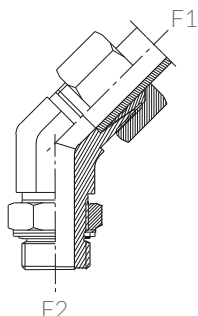

**JOELHO 45° TUBO
ROSCA ORIENTÁVEL
BSP
ROTARY 45° FITTING
WITH BSP BULKHEAD
NUT**

CÓDIGO CODE	F1	F2
541855.0602	06L	1/8"
541855.0804	08L	1/4"
541855.1004	10L	1/4"
541855.1206	12L	3/8"
541855.1508	15L	1/2"
541855.1808	18L	1/2"
541855.2212	22L	3/4"
541855.2816	28L	1"
541855.3520	35L	1.1/4"
541855.4224	42L	1.1/2"
541856.0604	06S	1/4"
541856.0804	08S	1/4"
541856.1006	10S	3/8"
541856.1206	12S	3/8"
541856.1408	14S	1/2"
541856.1608	16S	1/2"
541856.2012	20S	3/4"
541856.2516	25S	1"
541856.3020	30S	1.1/4"
541856.3824	38S	1.1/2"