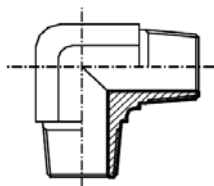

JOELHO MACHO NPT
90° ADAPTOR
MALE NPT

CÓDIGO CODE	ROSCA THREAD	ROSCA THREAD
KBGN11.02	1/8"	1/8"
KBGN11.04	1/4"	1/4"
KBGN11.06	3/8"	3/8"
KBGN11.08	1/2"	1/2"
KBGN11.12	3/4"	3/4"
KBGN11.16	1"	1"
KBGN11.20	1.1/4"	1.1/4"