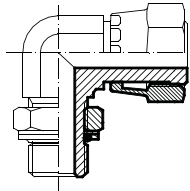

JOELHO MACHO FÊMEA
90° ADAPTOR FEMALE
ORFS - MALE ORFS

CÓDIGO CODE	ROSCA THREAD	ROSCA THREAD
KBON32.0404	9/16"	9/16"
KBON32.0606	11/16"	11/16"
KBON32.0808	13/16"	13/16"
KBON32.1010	1"	1"
KBON32.1212	1.3/16"	1.3/16"
KBON32.1616	1.7/16"	1.7/16"
KBON32.2020	1.11/16"	1.11/16"
KBON32.2424	2"	2"