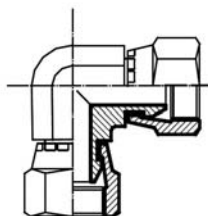

**JOELHO FÊMEA - FÊMEA
BSP**
90° ADAPTOR FEMALE
BSPP SWIVEL FEMALE
BSPP

CÓDIGO CODE	ROSCA THREAD	ROSCA THREAD
KBGN13.02	1/8"	1/8"
KBGN13.04	1/4"	1/4"
KBGN13.06	3/8"	3/8"
KBGN13.08	1/2"	1/2"
KBGN13.12	3/4"	3/4"
KBGN13.16	1"	1"
KBGN13.20	1.1/4"	1.1/4"