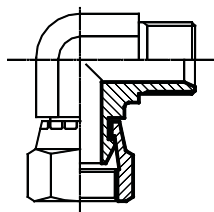

**JOELHO MACHO
FÊMEA MÉTRICO**
90° ADAPTOR METRIC
MALE - METRIC FEMALE

CÓDIGO CODE	ROSCA THREAD	ROSCA THREAD
KBGN20.12	12x1.5	12x1.5
KBGN20.14	14x1.5	14x1.5
KBGN20.16	16x1.5	16x1.5
KBGN20.18	18x1.5	18x1.5
KBGN20.20	20x1.5	20x1.5
KBGN20.22	22x1.5	22x1.5
KBGN20.26	26x1.5	26x1.5
KBGN20.30	30x1.5	30x1.5