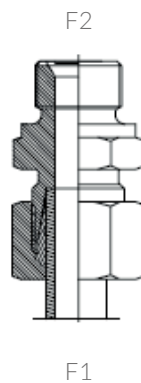

**UNIÃO TUBO ROSCA
BSPP CONE 60°
CONE 60° MALE
STUD COUPLING
SV 60°**

CÓDIGO CODE	F1	F2
543100.0602	06L	1/8"
543100.0604	06L	1/4"
543100.0802	08L	1/8"
543100.0804	08L	1/4"
543100.0806	08L	3/8"
543100.0808	08L	1/2"
543100.1002	10L	1/8"
543100.1004	10L	1/4"
543100.1006	10L	3/8"
543100.1008	10L	1/2"
543100.1204	12L	1/4"
543100.1206	12L	3/8"
543100.1208	12L	1/2"
543100.1506	15L	3/8"
543100.1508	15L	1/2"
543100.1806	18L	3/8"
543100.1808	18L	1/2"
543100.1812	18L	3/4"
543100.2212	22L	3/4"
543100.2816	28L	1"
543100.3516	35L	1"
543100.3520	35L	1.1/4"
543100.4224	42L	1.1/2"
543600.0604	06S	1/4"
543600.0804	08S	1/4"
543600.1004	10S	1/4"
543600.1006	10S	3/8"
543600.1204	12S	1/4"
543600.1206	12S	3/8"
543600.1208	12S	1/2"
543600.1408	14S	1/2"
543600.1606	16S	3/8"
543600.1608	16S	1/2"
543600.2008	20S	1/2"
543600.2012	20S	3/4"
543600.2512	25S	3/4"
543600.2516	25S	1"
543600.3016	30S	1"
543600.3020	30S	1.1/4"
543600.3820	38S	1.1/4"
543600.3824	38S	1.1/2"