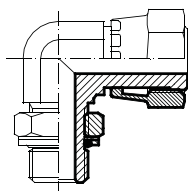

**JOELHO FÊMEA ORFS -
MACHO MÉTRICO
ORIENTÁVEL
90° ADAPTOR FEMALE
ORFS - ADJUSTABLE
MALE METRIC WITH
O-RING AND RETAINING
SEAL**

CÓDIGO CODE	ROSCA THREAD	ROSCA THREAD
KBON28.0412	9/16"	12X1.5
KBON28.0614	11/16"	14X1.5
KBON28.0818	13/16"	18X1.5
KBON28.1022	1"	22X1.5
KBON28.1227	1.3/16"	27X2
KBON28.1633	1.7/16"	33X2
KBON28.2042	1.11/16"	42X2
KBON28.2448	2"	48X2